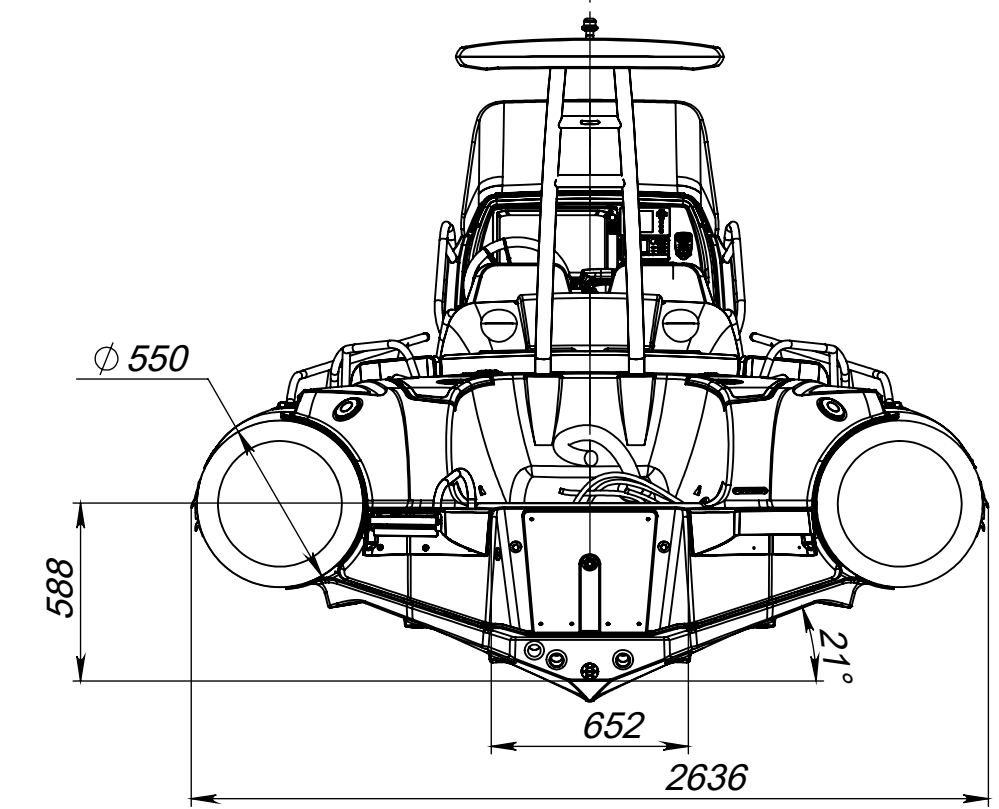

G680-21.00.00.000 GV

MAIN DIMENSIONS (in cm)

Length overall	682
Length internal	509
Width overall	264
Width internal	150

CAPACITY

Passenger capacity (persons)	
Category C	12
Category B	9
Max loading capacity (kg)	1150
Transport gross weight (kg)	1007
Bare boat weight (kg)	777

TUBE

Tube diameter (cm)	55
Number of chambers	5
Tube volume (m ³)	2,75
Tube material	PVC/Hypalon

ENGINE

Recommended HP	150
Max HP	200
Shaft length	635mm (25")

#	Description	GRAND code	Q-ty
1	Fiberglass hull		1
2	G680-21.03.00.000 СБ Баллон		1
3	Steering console CL-28		1
4	Double seat SD-28		1
5	Navigation arch		1
6	Bow step plate		1
7	Bow railing		2
8	Aft railing		2
9	Swimming platform		1
10	Swimming platform with ladder		1
11	Bow anchor compartment hatch (with cushion)		1
12	Bow locker hatch (with cushion)		1
13	Aft compartment hatch (with cushion)		1
14	Aft side locker hatch (with cushion)		2
15	Rear mooring ropes locker hatch		2
16	Bow sundeck set (option)		1
17	Aft sundeck set (option)		1
19	Removable rear table (option)		1

Инв. № подл. Подпись и дата
 Взам. инв. № Инв. № дубл. Подпись и дата

G680-21.00.00.000 GV			
G680-21 series boat			
General View			
Лит.	Масса	Масштаб	
		1:25	
Лист 1		Листов 1	
Grand Marine LTD			

Изм.	Лист	№ докум.	Подп.	Дата
		Miroshnichenko		
Пров.				
Т. контр.				
Утв.		Borodin		