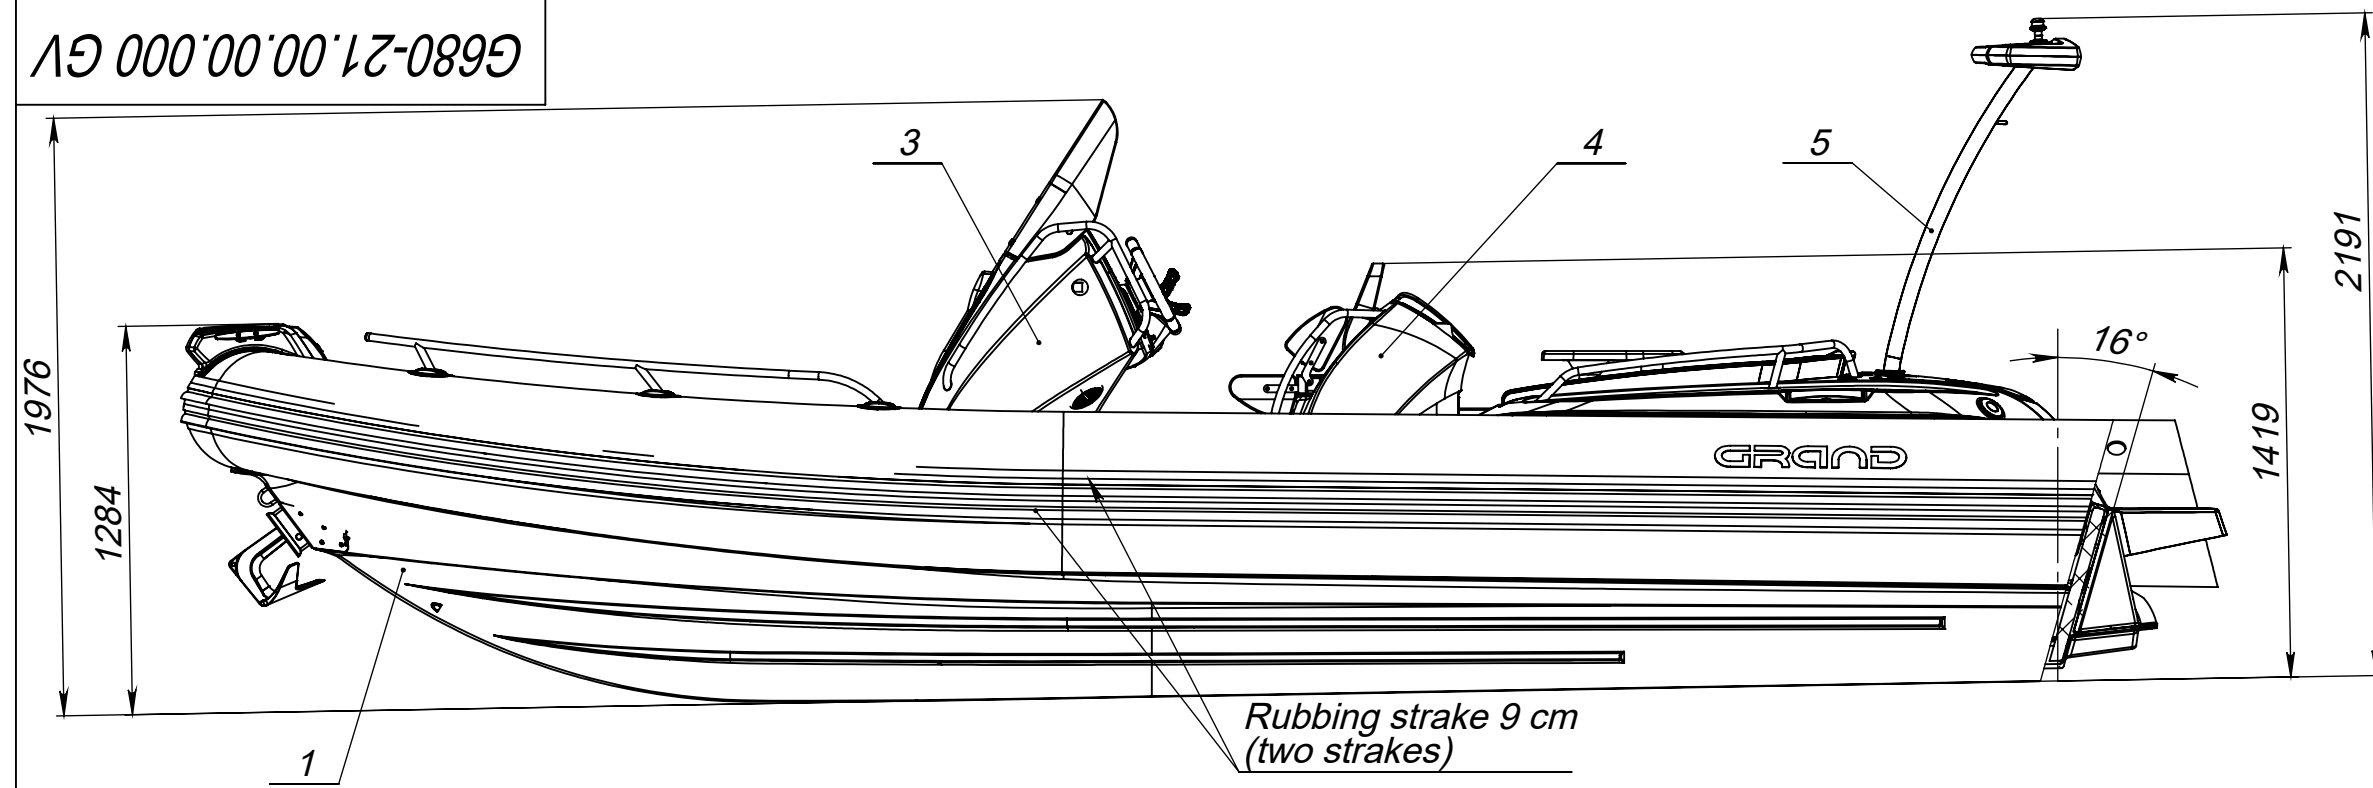

G680-21.00.00.000 GV

MAIN DIMENSIONS (in cm)

Length overall	682
Length internal	509
Width overall	264
Width internal	150

CAPACITY

Passenger capacity (persons)	
Category C	12
Category B	9
Max loading capacity (kg)	1150
Transport gross weight (kg)	1007
Bare boat weight (kg)	777

TUBE

Tube diameter (cm)	55
Number of chambers	5
Tube volume (m ³)	2,75
Tube material	PVC/Hypalon

ENGINE

Recommended HP	150
Max HP	200
Shaft length	635mm (25")

#	Description	GRAND code	Q-ty
1	Fiberglass hull		1
2	G680-21.03.00.000 СБ Баллон		1
3	Steering console CL-28		1
4	Double seat SD-28		1
5	Navigation arch		1
6	Bow step plate		1
7	Bow railing		2
8	Aft railing		2
9	Swimming platform		1
10	Swimming platform with ladder		1
11	Bow anchor compartment hatch (with cushion)		1
12	Bow locker hatch (with cushion)		1
13	Aft compartment hatch (with cushion)		1
14	Aft side locker hatch (with cushion)		2
15	Rear mooring ropes locker hatch		2
16	Bow sundeck set (option)		1
17	Aft sundeck set (option)		1
19	Removable rear table (option)		1

Инв. № подл. Подпись и дата
 Взам. инв. № Инв. № дубл. Подпись и дата

G680-21.00.00.000 GV			
G680-21 series boat			
General View			
Лит.	Масса	Масштаб	
		1:25	
Лист 1		Листов 1	
Grand Marine LTD			

Изм.	Лист	№ докум.	Подп.	Дата
		Miroshnichenko		
Пров.				
Т. контр.				
Утв.		Borodin		