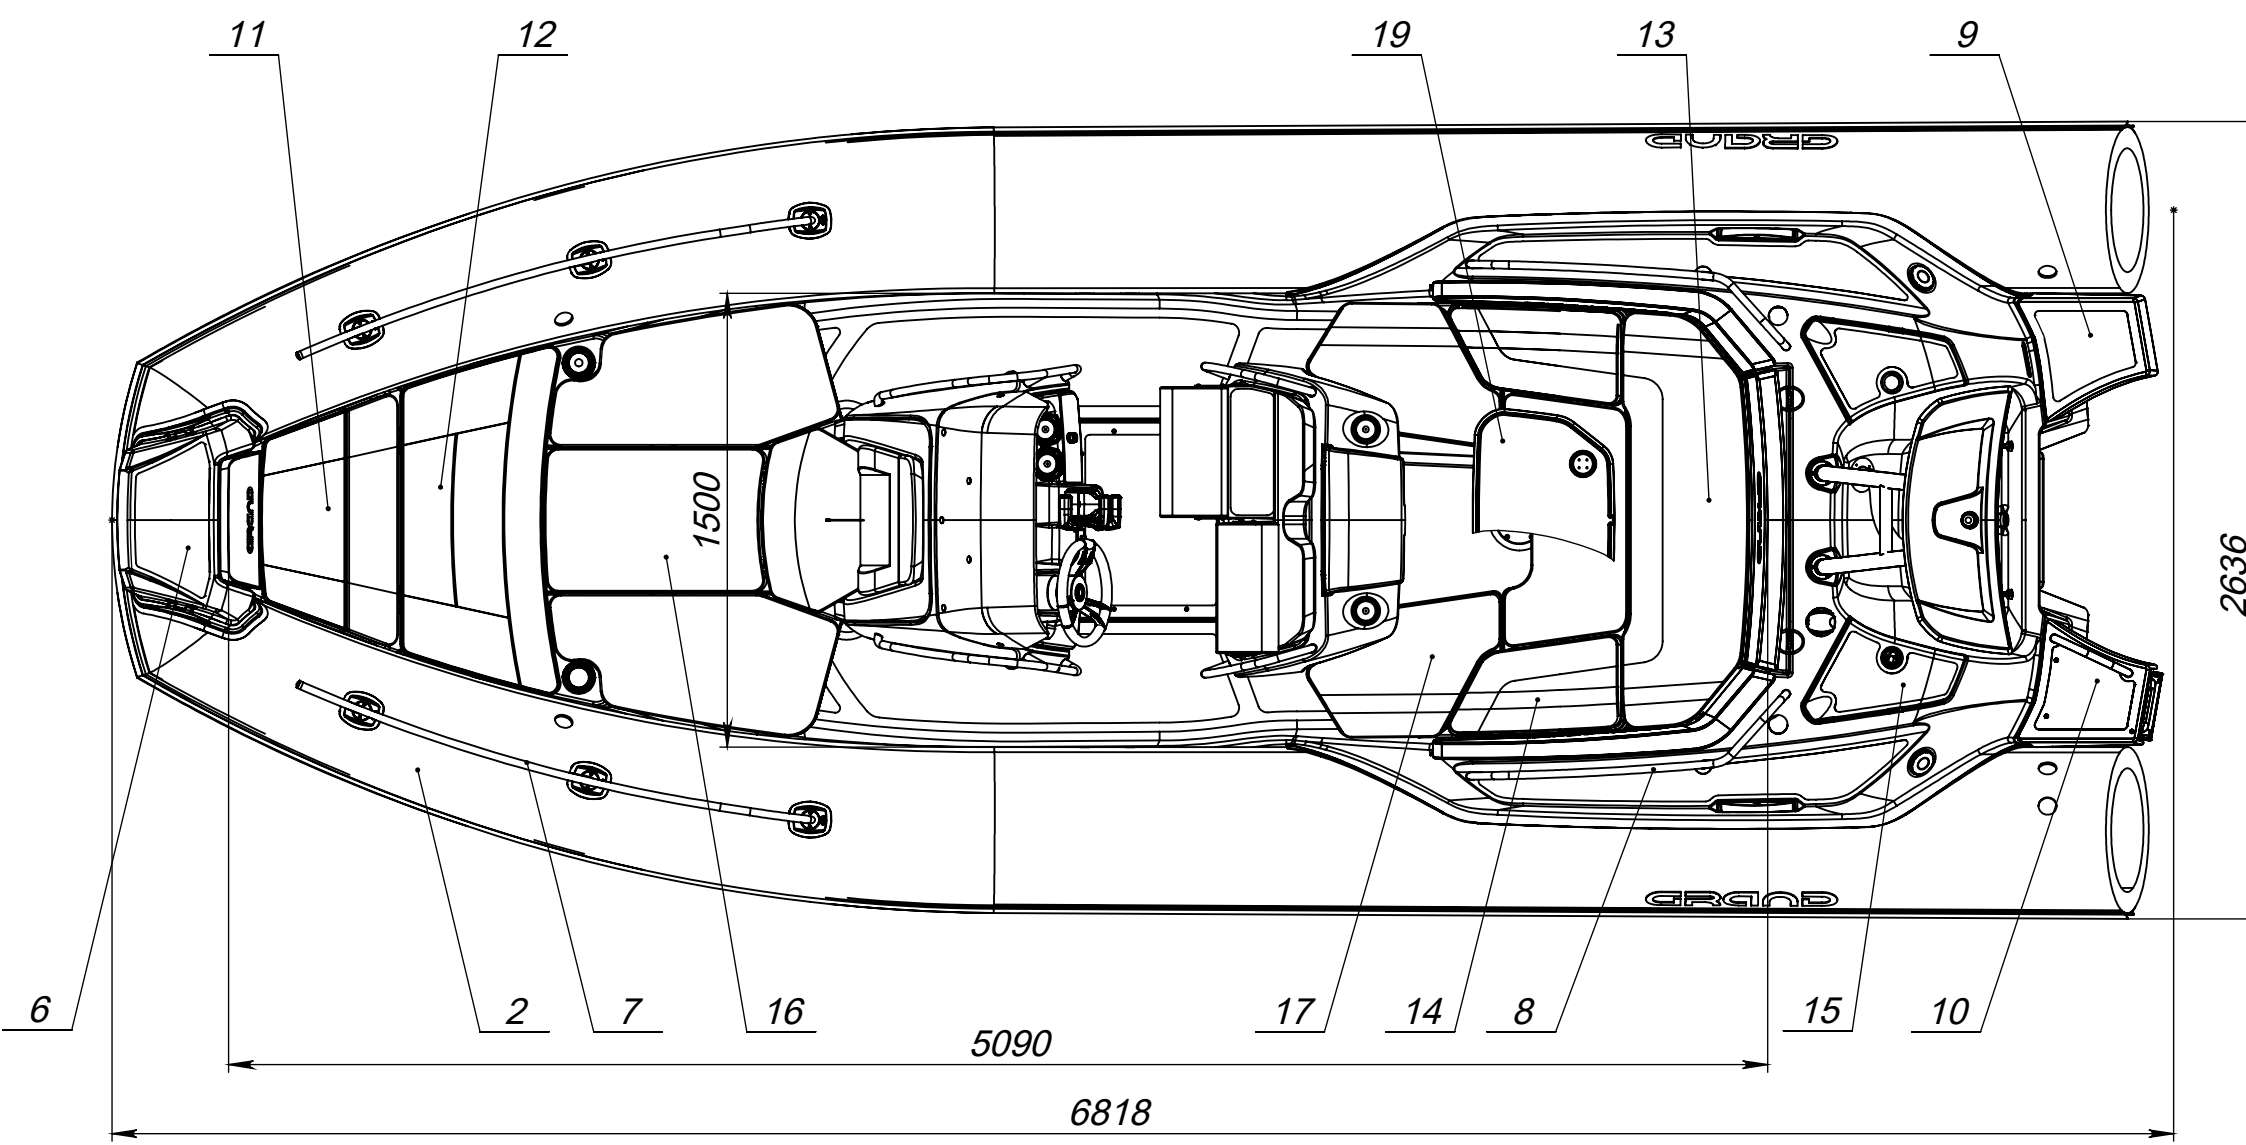

G680-21.00.00.000 GV

MAIN DIMENSIONS (in cm)

Length overall	682
Length internal	509
Width overall	264
Width internal	150

CAPACITY

Passenger capacity (persons)	
Category C	12
Category B	9
Max loading capacity (kg)	1150
Transport gross weight (kg)	1007
Bare boat weight (kg)	777

TUBE

Tube diameter (cm)	55
Number of chambers	5
Tube volume (m ³)	2,75
Tube material	PVC/Hypalon

ENGINE

Recommended HP	150
Max HP	200
Shaft length	635mm (25")

#	Description	GRAND code	Q-ty
1	Fiberglass hull		1
2	G680-21.03.00.000 СБ Баллон		1
3	Steering console CL-28		1
4	Double seat SD-28		1
5	Navigation arch		1
6	Bow step plate		1
7	Bow railing		2
8	Aft railing		2
9	Swimming platform		1
10	Swimming platform with ladder		1
11	Bow anchor compartment hatch (with cushion)		1
12	Bow locker hatch (with cushion)		1
13	Aft compartment hatch (with cushion)		1
14	Aft side locker hatch (with cushion)		2
15	Rear mooring ropes locker hatch		2
16	Bow sundeck set (option)		1
17	Aft sundeck set (option)		1
19	Removable rear table (option)		1

Инв. № подл. Подпись и дата
 Взам. инв. № Инв. № дубл. Подпись и дата

G680-21.00.00.000 GV			
G680-21 series boat			
General View			
Лит.	Масса	Масштаб	
		1:25	
Лист 1		Листов 1	
Grand Marine LTD			

Изм.	Лист	№ докум.	Подп.	Дата
		Miroshnichenko		
Пров.				
Т. контр.				
Утв.		Borodin		