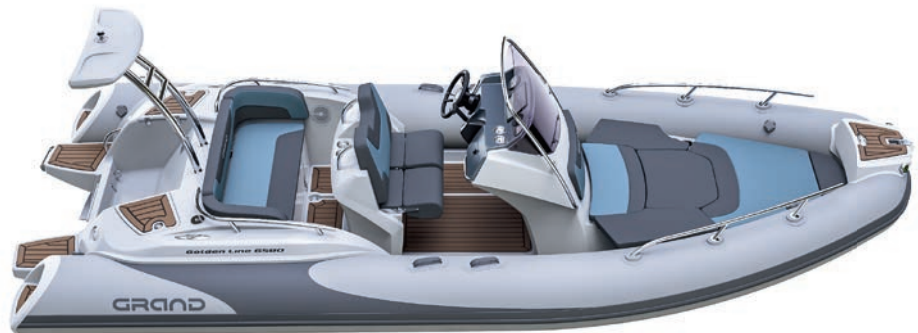

PREMIUM INFLATABLE BOATS

CONTENT

G850	03
G750	04
G650	05
G580	06
G500	07
G420	08
G340N / 380N	09
G340 / 380	10
D600 LUX	11
D600 ACTIVE	12
D600 DRIVE	13
D950	14
S470N	17
S370N / 420N	18
S275 / 330	19

GOLDEN LINE G850

G850GL

LENGHT	BEAM	MAX POWER
850 cm 27'11"	295 cm 9'8"	400 hp 294 kw
TUBE	CAPACITY	WEIGHT
60 cm 24"	12/16	1200 kg 2640 lbs

GOLDEN LINE G750

G750GL

LENGHT	BEAM	MAX POWER
750 cm 24'6"	285 cm 9'4"	250 hp 184 kw
TUBE	CAPACITY	WEIGHT
58 cm 22"	10/13	950 kg 2094 lbs

GOLDEN LINE G650

G650GLF

LENGHT	BEAM	MAX POWER
650 cm 21'4"	265 cm 8'8"	200 hp 1471 kw
TUBE	CAPACITY	WEIGHT
55 cm 22"	12	620 kg 1367 lbs

GOLDEN LINE

G580

G580GLF

LENGHT	BEAM	MAX POWER
585 cm 19'2"	245 cm 8'0"	150 hp 110,3 kw
TUBE	CAPACITY	WEIGHT
50 cm 20"	11	535 kg 1177 lbs

GOLDEN LINE G500

G500GLF

LENGHT	BEAM	MAX POWER
495 cm 16'3"	230 cm 7'7"	115 hp 84,6 kw
TUBE	CAPACITY	WEIGHT
50 cm 20"	9	435 kg 957 lbs

GOLDEN LINE G420

G420GLF

LENGHT	BEAM	MAX POWER
420 cm 13'9"	198 cm 6'6"	60 hp 44,1 kw
TUBE	CAPACITY	WEIGHT
48 cm 19"	6	255 kg 562 lbs