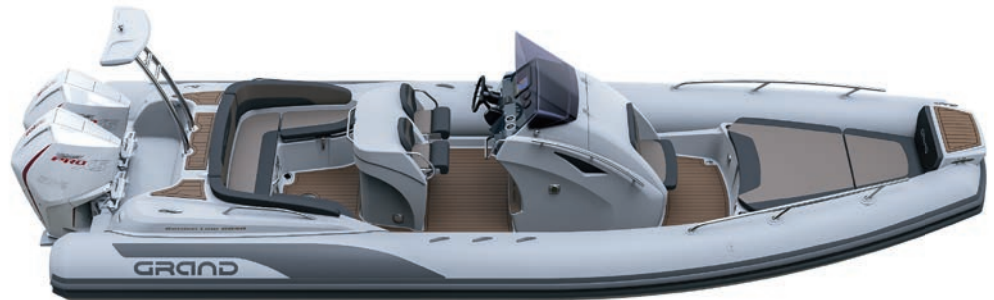

PREMIUM INFLATABLE BOATS

CONTENT

G850	03
G750	04
G650	05
G580	06
G500	07
G420	08
G340N / 380N	09
G340 / 380	10
D600 LUX	11
D600 ACTIVE	12
D600 DRIVE	13
D950	14
S470N	17
S370N / 420N	18
S275 / 330	19

GOLDEN LINE G850

G850GL

LENGHT	BEAM	MAX POWER
850 cm 27'11"	295 cm 9'8"	400 hp 294 kw
TUBE	CAPACITY	WEIGHT
60 cm 24"	12/16	1200 kg 2640 lbs

GOLDEN LINE G750

G750GL

LENGHT	BEAM	MAX POWER
750 cm 24'6"	285 cm 9'4"	250 hp 184 kw
TUBE	CAPACITY	WEIGHT
58 cm 22"	10/13	950 kg 2094 lbs

GOLDEN LINE G650

G650GLF

LENGHT	BEAM	MAX POWER
650 cm 21'4"	265 cm 8'8"	200 hp 1471 kw
TUBE	CAPACITY	WEIGHT
55 cm 22"	12	620 kg 1367 lbs

GOLDEN LINE

G580

G580GLF

LENGHT	BEAM	MAX POWER
585 cm 19'2"	245 cm 8'0"	150 hp 110,3 kw
TUBE	CAPACITY	WEIGHT
50 cm 20"	11	535 kg 1177 lbs

DRIVE D600

D600 DRIVE

LENGHT	BEAM	MAX POWER
612 cm 20'1"	250 cm 8'2"	150 hp 110,3 kw
TUBE	CAPACITY	WEIGHT
50 cm 20"	12	626 kg 1380 lbs

D950

Following the popularity of the D600, we decided to push the boundaries and design the largest RIB we have ever created. The modular design of the D950 has been enhanced by a new hull construction in collaboration with Swedish designers. The D950 is unmistakable on the water and is very aesthetically pleasing while at high speed.