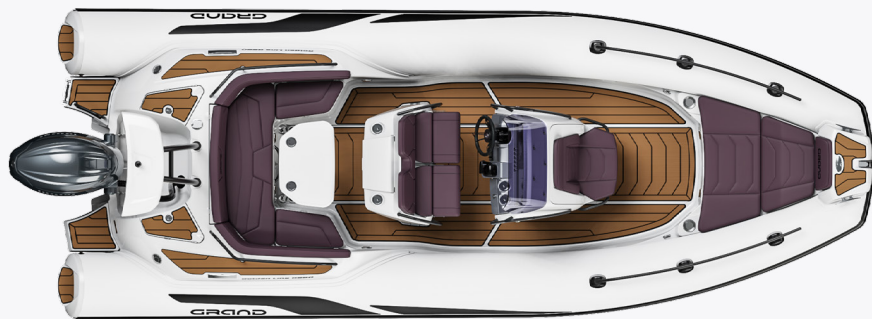

GRAND

PREMIUM INFLATABLE BOATS

GOLDEN LINE	—————	4
DRIVE LINE	—————	15
SILVER LINE	—————	21

GOLDEN LINE G850

LENGTH 850 cm	BEAM 295 cm	MAX POWER 400 hp
CAPACITY 12/16	ENGINE SHAFT 30"	WEIGHT 1200 kg

G850GL

GOLDEN LINE G750

LENGTH 730 cm	BEAM 285 cm	MAX POWER 250 hp
CAPACITY 10/14	ENGINE SHAFT 25"	WEIGHT 950 kg

G750GL

GOLDEN LINE G680

LENGTH	BEAM	MAX POWER
680 cm	264 cm	200 hp
CAPACITY	ENGINE SHAFT	WEIGHT
12	25"	740 kg

G680GL

GOLDEN LINE G650

LENGTH 650 cm	BEAM 265 cm	MAX POWER 200 hp
CAPACITY 12	ENGINE SHAFT 20"	WEIGHT 620 kg

G650GLF

GOLDEN LINE G580

LENGTH	BEAM	MAX POWER
585 cm	245 cm	150 hp
CAPACITY	ENGINE SHAFT	WEIGHT
11	20"	535 kg

G580GLF

GOLDEN LINE G500

LENGTH	BEAM	MAX POWER
495 cm	230 cm	115 hp
CAPACITY	ENGINE SHAFT	WEIGHT
9	20"	435 kg

G500GLF

GOLDEN LINE G420

LENGTH	BEAM	MAX POWER
420 cm	198 cm	60 hp
CAPACITY	ENGINE SHAFT	WEIGHT
6	20"	255 kg