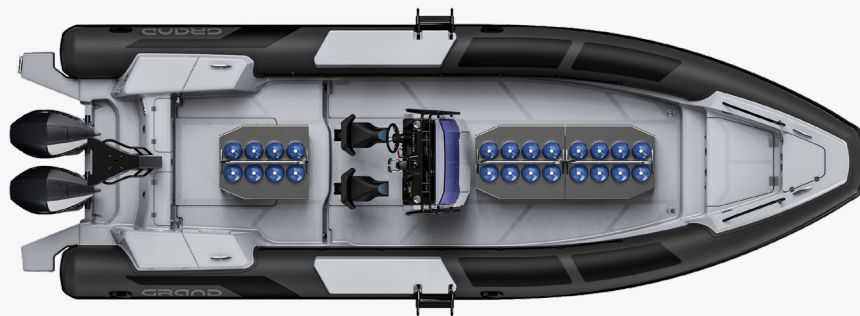

D950 EXPLORER

DRIVE D950 DIVE

LENGTH 1000 cm	BEAM 319 cm	MAX POWER 700 hp
CAPACITY 14	ENGINE SHAFT 30"	WEIGHT 1930 kg

D950 DIVE