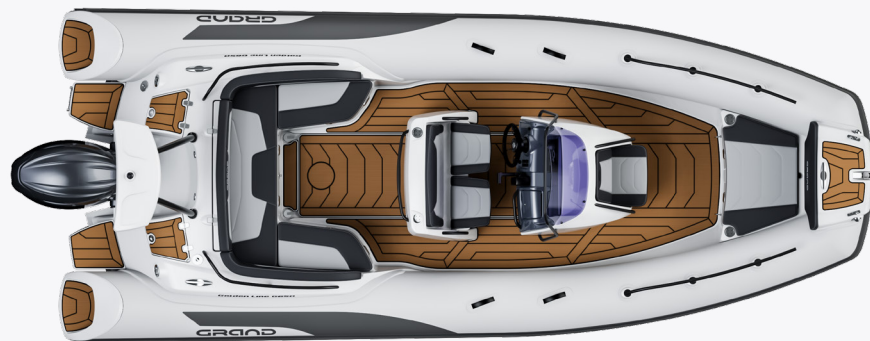

GRAND

PREMIUM INFLATABLE BOATS

GOLDEN LINE	—————	4
DRIVE LINE	—————	15
SILVER LINE	—————	21

GOLDEN LINE G850

LENGTH 850 cm	BEAM 295 cm	MAX POWER 400 hp
CAPACITY 12/16	ENGINE SHAFT 30"	WEIGHT 1200 kg

G850GL

GOLDEN LINE G750

LENGTH 730 cm	BEAM 285 cm	MAX POWER 250 hp
CAPACITY 10/14	ENGINE SHAFT 25"	WEIGHT 950 kg

G750GL

GOLDEN LINE G680

LENGTH	BEAM	MAX POWER
680 cm	264 cm	200 hp
CAPACITY	ENGINE SHAFT	WEIGHT
12	25"	740 kg

G680GL

GOLDEN LINE G650

LENGTH 650 cm	BEAM 265 cm	MAX POWER 200 hp
CAPACITY 12	ENGINE SHAFT 20"	WEIGHT 620 kg

G650GLF

GOLDEN LINE G580

LENGTH	BEAM	MAX POWER
585 cm	245 cm	150 hp
CAPACITY	ENGINE SHAFT	WEIGHT
11	20"	535 kg

G580GLF

GOLDEN LINE G500

LENGTH	BEAM	MAX POWER
495 cm	230 cm	115 hp
CAPACITY	ENGINE SHAFT	WEIGHT
9	20"	435 kg

G500GLF

GOLDEN LINE G420

LENGTH	BEAM	MAX POWER
420 cm	198 cm	60 hp
CAPACITY	ENGINE SHAFT	WEIGHT
6	20"	255 kg