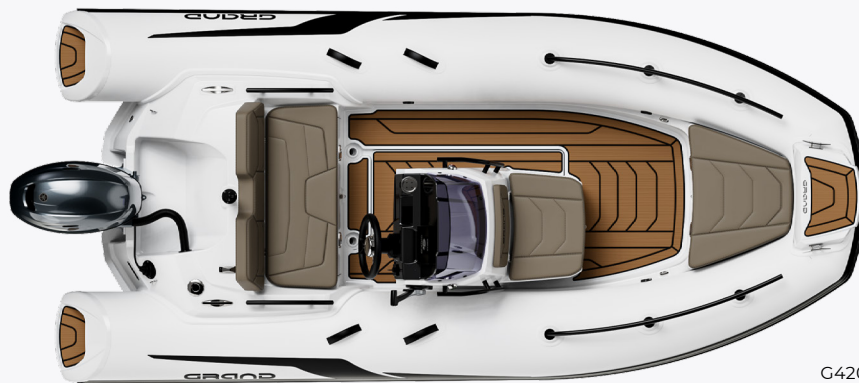

GRAND

PREMIUM INFLATABLE BOATS

GOLDEN LINE	—————	4
DRIVE LINE	—————	15
SILVER LINE	—————	21

GOLDEN LINE G850

LENGTH 850 cm	BEAM 295 cm	MAX POWER 400 hp
CAPACITY 12/16	ENGINE SHAFT 30"	WEIGHT 1200 kg

G850GL

G580GLF

GOLDEN LINE G500

LENGTH	BEAM	MAX POWER
495 cm	230 cm	115 hp
CAPACITY	ENGINE SHAFT	WEIGHT
9	20"	435 kg

G500GLF

GOLDEN LINE G420

LENGTH	BEAM	MAX POWER
420 cm	198 cm	60 hp
CAPACITY	ENGINE SHAFT	WEIGHT
6	20"	255 kg