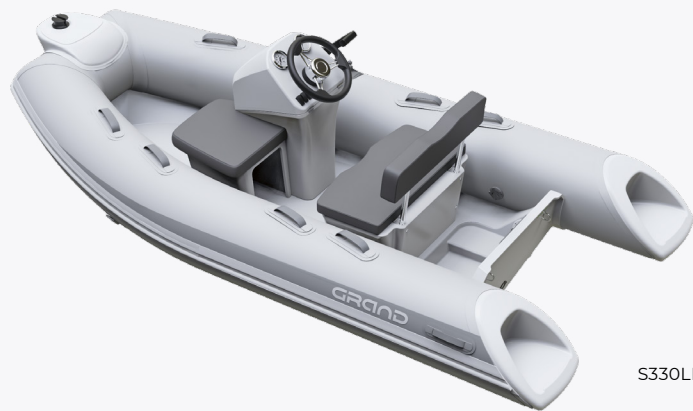

SILVER LINE S330/300/275

MODEL NAME	LENGTH cm	BEAM cm	CAPACITY cm	WEIGHT kg	POWER hp	ENGINE SHAFT
S330	330	169	4	63	25	15
S330S	330	169	4	85	25	15
S330L	330	169	4	85	25	15
S300	300	167	4	56	15	15
S300S	300	167	4	77	15	15
S300L	300	167	4	77	15	15
S275	275	155	3	53	10	15

S330LF