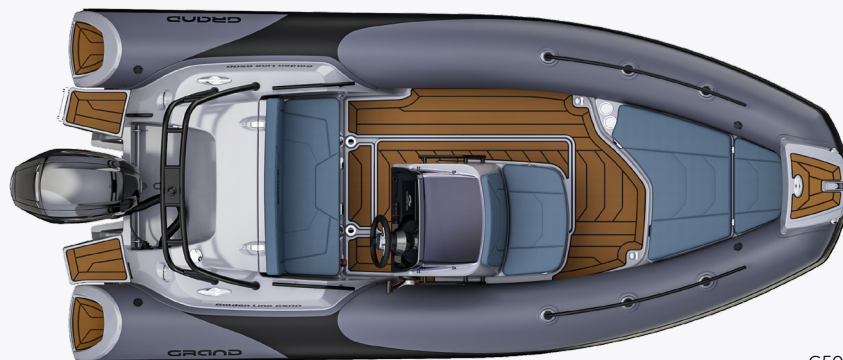

GRAND

PREMIUM INFLATABLE BOATS

GOLDEN LINE	—————	4
DRIVE LINE	—————	15
SILVER LINE	—————	21

GOLDEN LINE G850

LENGTH 850 cm	BEAM 295 cm	MAX POWER 400 hp
CAPACITY 12/16	ENGINE SHAFT 30"	WEIGHT 1200 kg

G850GL

GOLDEN LINE G750

LENGTH 730 cm	BEAM 285 cm	MAX POWER 250 hp
CAPACITY 10/14	ENGINE SHAFT 25"	WEIGHT 950 kg

G750GL

GOLDEN LINE G680

LENGTH	BEAM	MAX POWER
680 cm	264 cm	200 hp
CAPACITY	ENGINE SHAFT	WEIGHT
12	25"	740 kg

G680GL

GOLDEN LINE G650

LENGTH 650 cm	BEAM 265 cm	MAX POWER 200 hp
CAPACITY 12	ENGINE SHAFT 20"	WEIGHT 620 kg

G650GLF

GOLDEN LINE G580

LENGTH	BEAM	MAX POWER
585 cm	245 cm	150 hp
CAPACITY	ENGINE SHAFT	WEIGHT
11	20"	535 kg

G580GLF

GOLDEN LINE G500

LENGTH	BEAM	MAX POWER
495 cm	230 cm	115 hp
CAPACITY	ENGINE SHAFT	WEIGHT
9	20"	435 kg

G500GLF

GOLDEN LINE G420

LENGTH	BEAM	MAX POWER
420 cm	198 cm	60 hp
CAPACITY	ENGINE SHAFT	WEIGHT
6	20"	255 kg