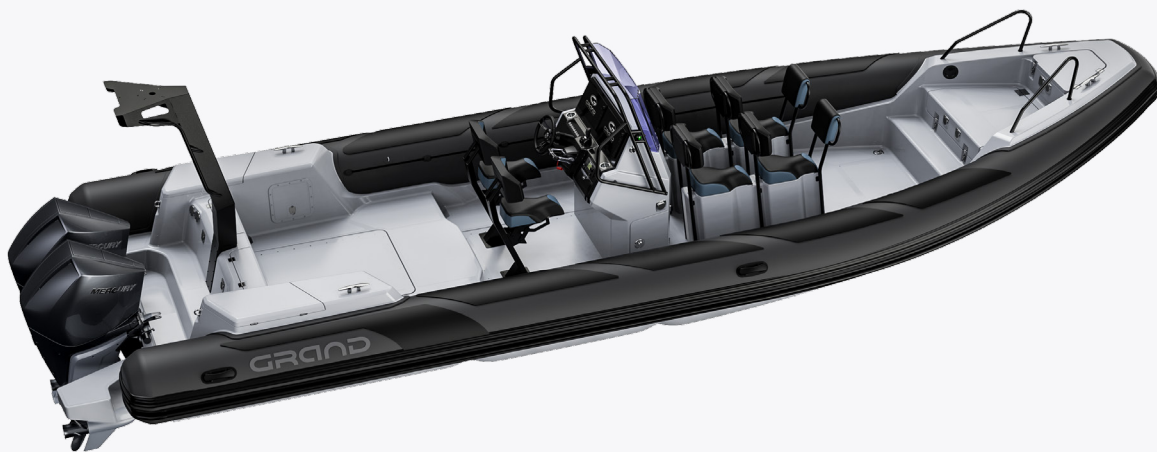

GRAND

PREMIUM INFLATABLE BOATS

GOLDEN LINE	—————	4
DRIVE LINE	—————	15
SILVER LINE	—————	21

GOLDEN LINE G850

LENGTH 850 cm	BEAM 295 cm	MAX POWER 400 hp
CAPACITY 12/16	ENGINE SHAFT 30"	WEIGHT 1200 kg

G850GL

G340EF

DRIVE D950 ADVENTURE

LENGTH 1000 cm	BEAM 319 cm	MAX POWER 700 hp
CAPACITY 14	ENGINE SHAFT 30"	WEIGHT 2160 kg

D950 ADVENTURE

DRIVE D950 EXPLORER

LENGTH 1000 cm	BEAM 319 cm	MAX POWER 700 hp
CAPACITY 14	ENGINE SHAFT 30"	WEIGHT 2006 kg