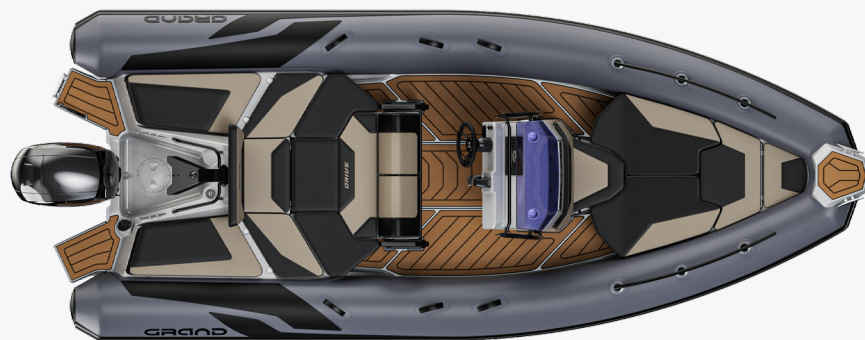

GRAND

PREMIUM INFLATABLE BOATS

GOLDEN LINE	—————	4
DRIVE LINE	—————	15
SILVER LINE	—————	21

GOLDEN LINE G850

LENGTH 850 cm	BEAM 295 cm	MAX POWER 400 hp
CAPACITY 12/16	ENGINE SHAFT 30"	WEIGHT 1200 kg

G850GL

D950 EXPLORER

DRIVE D950 DIVE

LENGTH 1000 cm	BEAM 319 cm	MAX POWER 700 hp
CAPACITY 14	ENGINE SHAFT 30"	WEIGHT 1930 kg

D950 DIVE

DRIVE D600 LUX

LENGTH 612 cm	BEAM 250 cm	MAX POWER 150 hp
CAPACITY 12	ENGINE SHAFT 25"	WEIGHT 597 kg

D600 LUX

DRIVE D600 ACTIVE

LENGTH	BEAM	MAX POWER
612 cm	250 cm	150 hp
CAPACITY	ENGINE SHAFT	WEIGHT
12	25"	596 kg

D600 ACTIVE

DRIVE D600 DRIVE

LENGTH 612 cm	BEAM 250 cm	MAX POWER 150 hp
CAPACITY 12	ENGINE SHAFT 25"	WEIGHT 626 kg