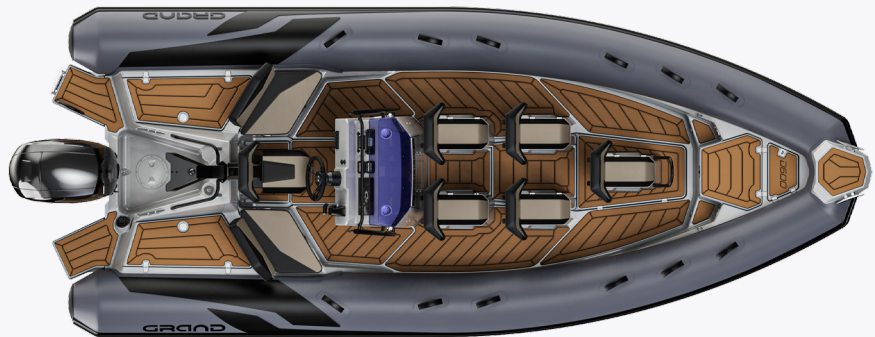

GRAND

PREMIUM INFLATABLE BOATS

GOLDEN LINE	—————	4
DRIVE LINE	—————	15
SILVER LINE	—————	21

GOLDEN LINE G850

LENGTH 850 cm	BEAM 295 cm	MAX POWER 400 hp
CAPACITY 12/16	ENGINE SHAFT 30"	WEIGHT 1200 kg

G850GL

D600 LUX

DRIVE D600 ACTIVE

LENGTH	BEAM	MAX POWER
612 cm	250 cm	150 hp
CAPACITY	ENGINE SHAFT	WEIGHT
12	25"	596 kg

D600 ACTIVE

DRIVE D600 DRIVE

LENGTH 612 cm	BEAM 250 cm	MAX POWER 150 hp
CAPACITY 12	ENGINE SHAFT 25"	WEIGHT 626 kg