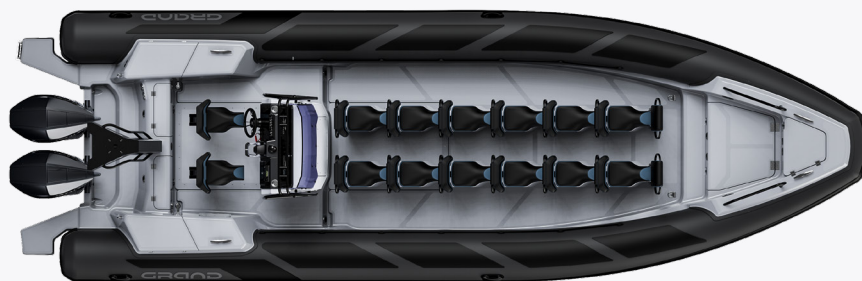

GRAND

PREMIUM INFLATABLE BOATS

GOLDEN LINE	—————	4
DRIVE LINE	—————	15
SILVER LINE	—————	21

GOLDEN LINE G850

LENGTH 850 cm	BEAM 295 cm	MAX POWER 400 hp
CAPACITY 12/16	ENGINE SHAFT 30"	WEIGHT 1200 kg

G850GL

G420GLF

GOLDEN LINE G380N

LENGTH	BEAM	MAX POWER
360 cm	185 cm	50 hp
CAPACITY	ENGINE SHAFT	WEIGHT
5	20"	180 kg

G380NF

GOLDEN LINE G340N

LENGTH 325 cm	BEAM 175 cm	MAX POWER 40 hp
CAPACITY 4	ENGINE SHAFT 20"	WEIGHT 146 kg

G340NF

GOLDEN LINE G380

LENGTH	BEAM	MAX POWER
360 cm	186 cm	40 hp
CAPACITY	ENGINE SHAFT	WEIGHT
5	20"	170 kg

G380EF

GOLDEN LINE G340

LENGTH 330 cm	BEAM 176 cm	MAX POWER 30 hp
CAPACITY 4	ENGINE SHAFT 15"	WEIGHT 129 kg

G340EF

DRIVE D950 ADVENTURE

LENGTH 1000 cm	BEAM 319 cm	MAX POWER 700 hp
CAPACITY 14	ENGINE SHAFT 30"	WEIGHT 2160 kg

D950 ADVENTURE

DRIVE D950 EXPLORER

LENGTH 1000 cm	BEAM 319 cm	MAX POWER 700 hp
CAPACITY 14	ENGINE SHAFT 30"	WEIGHT 2006 kg