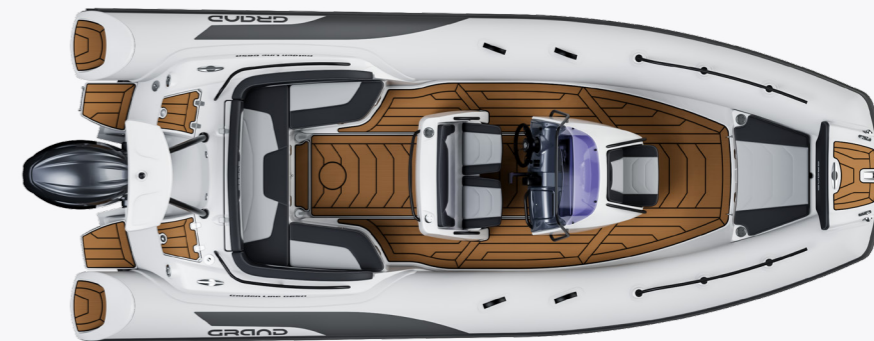

GRAND

PREMIUM INFLATABLE BOATS

GOLDEN LINE	—————	4
DRIVE LINE	—————	15
SILVER LINE	—————	21

GOLDEN LINE G850

LENGTH 850 cm	BEAM 295 cm	MAX POWER 400 hp
CAPACITY 12/16	ENGINE SHAFT 30"	WEIGHT 1200 kg

G850GL

GOLDEN LINE G750

LENGTH 730 cm	BEAM 285 cm	MAX POWER 250 hp
CAPACITY 10/14	ENGINE SHAFT 25"	WEIGHT 950 kg

G750GL

GOLDEN LINE G680

LENGTH 680 cm	BEAM 264 cm	MAX POWER 200 hp
CAPACITY 12	ENGINE SHAFT 25"	WEIGHT 740 kg

G680GL

GOLDEN LINE G650

LENGTH 650 cm	BEAM 265 cm	MAX POWER 200 hp
CAPACITY 12	ENGINE SHAFT 20"	WEIGHT 620 kg

G650GLF

GOLDEN LINE G580

LENGTH	BEAM	MAX POWER
585 cm	245 cm	150 hp
CAPACITY	ENGINE SHAFT	WEIGHT
11	20"	535 kg

G580GLF

GOLDEN LINE G500

LENGTH	BEAM	MAX POWER
495 cm	230 cm	115 hp
CAPACITY	ENGINE SHAFT	WEIGHT
9	20"	435 kg

G500GLF

GOLDEN LINE G420

LENGTH	BEAM	MAX POWER
420 cm	198 cm	60 hp
CAPACITY	ENGINE SHAFT	WEIGHT
6	20"	255 kg