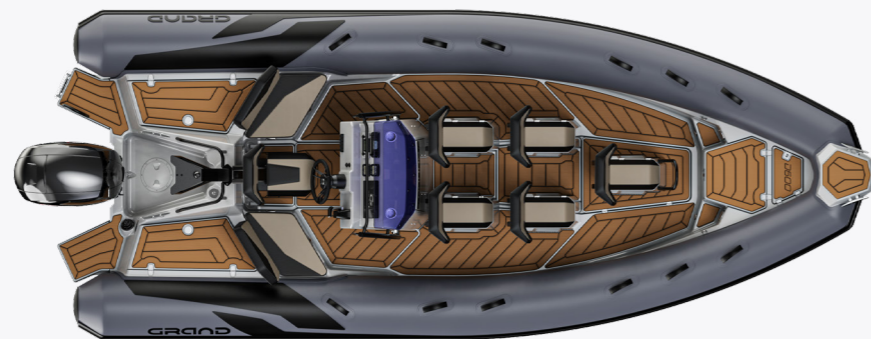

GRAND

PREMIUM INFLATABLE BOATS

GOLDEN LINE	—————	4
DRIVE LINE	—————	15
SILVER LINE	—————	21

GOLDEN LINE G850

LENGTH 850 cm	BEAM 295 cm	MAX POWER 400 hp
CAPACITY 12/16	ENGINE SHAFT 30"	WEIGHT 1200 kg

G850GL

D600 LUX

DRIVE D600 ACTIVE

LENGTH 612 cm	BEAM 250 cm	MAX POWER 150 hp
CAPACITY 12	ENGINE SHAFT 25"	WEIGHT 596 kg

D600 ACTIVE

DRIVE D600 DRIVE

LENGTH 612 cm	BEAM 250 cm	MAX POWER 150 hp
CAPACITY 12	ENGINE SHAFT 25"	WEIGHT 626 kg