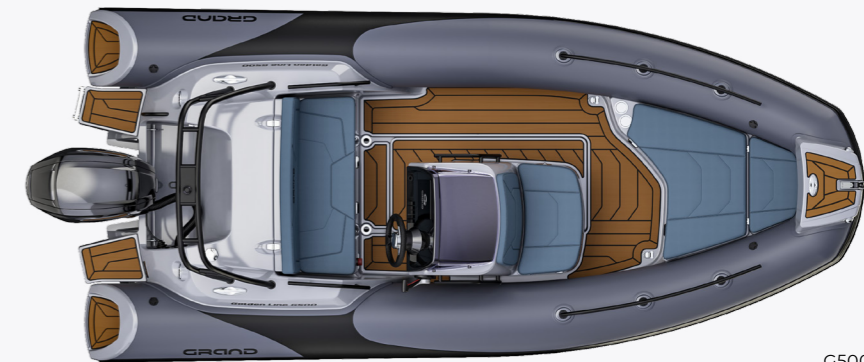

GRAND

PREMIUM INFLATABLE BOATS

GOLDEN LINE	—————	4
DRIVE LINE	—————	15
SILVER LINE	—————	21

GOLDEN LINE G850

LENGTH 850 cm	BEAM 295 cm	MAX POWER 400 hp
CAPACITY 12/16	ENGINE SHAFT 30"	WEIGHT 1200 kg

G850GL

GOLDEN LINE G750

LENGTH 730 cm	BEAM 285 cm	MAX POWER 250 hp
CAPACITY 10/14	ENGINE SHAFT 25"	WEIGHT 950 kg

G750GL

GOLDEN LINE G680

LENGTH 680 cm	BEAM 264 cm	MAX POWER 200 hp
CAPACITY 12	ENGINE SHAFT 25"	WEIGHT 740 kg

G680GL

GOLDEN LINE G650

LENGTH 650 cm	BEAM 265 cm	MAX POWER 200 hp
CAPACITY 12	ENGINE SHAFT 20"	WEIGHT 620 kg

G650GLF

GOLDEN LINE G580

LENGTH	BEAM	MAX POWER
585 cm	245 cm	150 hp
CAPACITY	ENGINE SHAFT	WEIGHT
11	20"	535 kg

G580GLF

GOLDEN LINE G500

LENGTH	BEAM	MAX POWER
495 cm	230 cm	115 hp
CAPACITY	ENGINE SHAFT	WEIGHT
9	20"	435 kg

G500GLF

GOLDEN LINE G420

LENGTH	BEAM	MAX POWER
420 cm	198 cm	60 hp
CAPACITY	ENGINE SHAFT	WEIGHT
6	20"	255 kg