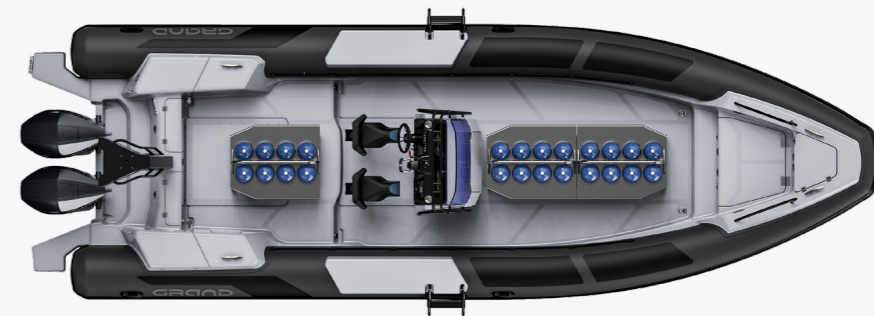

DRIVE D950 DIVE

LENGTH 1000 cm	BEAM 319 cm	MAX POWER 700 hp
CAPACITY 14	ENGINE SHAFT 30"	WEIGHT 1930 kg

D950 DIVE