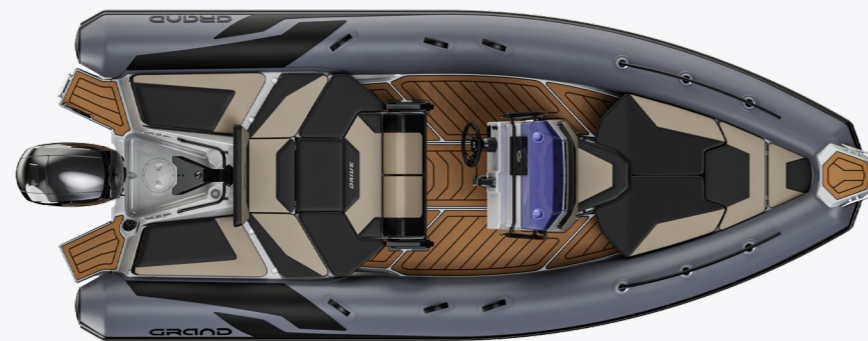

GRAND

PREMIUM INFLATABLE BOATS

GOLDEN LINE	—————	4
DRIVE LINE	—————	15
SILVER LINE	—————	21

GOLDEN LINE G850

LENGTH 850 cm	BEAM 295 cm	MAX POWER 400 hp
CAPACITY 12/16	ENGINE SHAFT 30"	WEIGHT 1200 kg

G850GL

D950 EXPLORER

DRIVE D950 DIVE

LENGTH 1000 cm	BEAM 319 cm	MAX POWER 700 hp
CAPACITY 14	ENGINE SHAFT 30"	WEIGHT 1930 kg

D950 DIVE

DRIVE D600 LUX

LENGTH 612 cm	BEAM 250 cm	MAX POWER 150 hp
CAPACITY 12	ENGINE SHAFT 25"	WEIGHT 597 kg

D600 LUX

DRIVE D600 ACTIVE

LENGTH 612 cm	BEAM 250 cm	MAX POWER 150 hp
CAPACITY 12	ENGINE SHAFT 25"	WEIGHT 596 kg

D600 ACTIVE

DRIVE D600 DRIVE

LENGTH 612 cm	BEAM 250 cm	MAX POWER 150 hp
CAPACITY 12	ENGINE SHAFT 25"	WEIGHT 626 kg