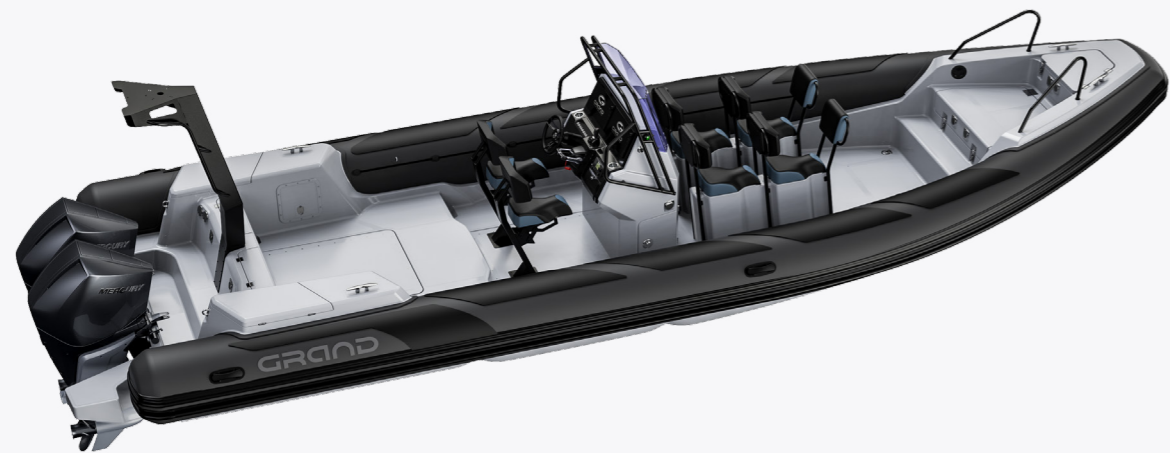

GRAND

PREMIUM INFLATABLE BOATS

GOLDEN LINE	—————	4
DRIVE LINE	—————	15
SILVER LINE	—————	21

GOLDEN LINE G850

LENGTH 850 cm	BEAM 295 cm	MAX POWER 400 hp
CAPACITY 12/16	ENGINE SHAFT 30"	WEIGHT 1200 kg

G850GL

G420GLF

GOLDEN LINE G380N

LENGTH	BEAM	MAX POWER
360 cm	185 cm	50 hp
CAPACITY	ENGINE SHAFT	WEIGHT
5	20"	180 kg

G380NF

GOLDEN LINE G340N

LENGTH 325 cm	BEAM 175 cm	MAX POWER 40 hp
CAPACITY 4	ENGINE SHAFT 20"	WEIGHT 146 kg

G340NF

GOLDEN LINE G380

LENGTH 360 cm	BEAM 186 cm	MAX POWER 40 hp
CAPACITY 5	ENGINE SHAFT 20"	WEIGHT 170 kg

G380EF

GOLDEN LINE G340

LENGTH 330 cm	BEAM 176 cm	MAX POWER 30 hp
CAPACITY 4	ENGINE SHAFT 15"	WEIGHT 129 kg

G340EF

DRIVE D950 ADVENTURE

LENGTH 1000 cm	BEAM 319 cm	MAX POWER 700 hp
CAPACITY 14	ENGINE SHAFT 30"	WEIGHT 2160 kg

D950 ADVENTURE

DRIVE D950 EXPLORER

LENGTH 1000 cm	BEAM 319 cm	MAX POWER 700 hp
CAPACITY 14	ENGINE SHAFT 30"	WEIGHT 2006 kg