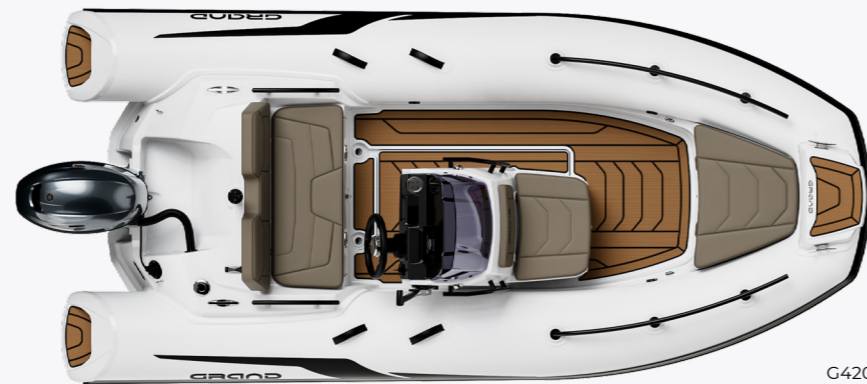

GRAND

PREMIUM INFLATABLE BOATS

GOLDEN LINE	—————	4
DRIVE LINE	—————	15
SILVER LINE	—————	21

GOLDEN LINE G850

LENGTH 850 cm	BEAM 295 cm	MAX POWER 400 hp
CAPACITY 12/16	ENGINE SHAFT 30"	WEIGHT 1200 kg

G850GL

G580GLF

GOLDEN LINE G500

LENGTH	BEAM	MAX POWER
495 cm	230 cm	115 hp
CAPACITY	ENGINE SHAFT	WEIGHT
9	20"	435 kg

G500GLF

GOLDEN LINE G420

LENGTH	BEAM	MAX POWER
420 cm	198 cm	60 hp
CAPACITY	ENGINE SHAFT	WEIGHT
6	20"	255 kg