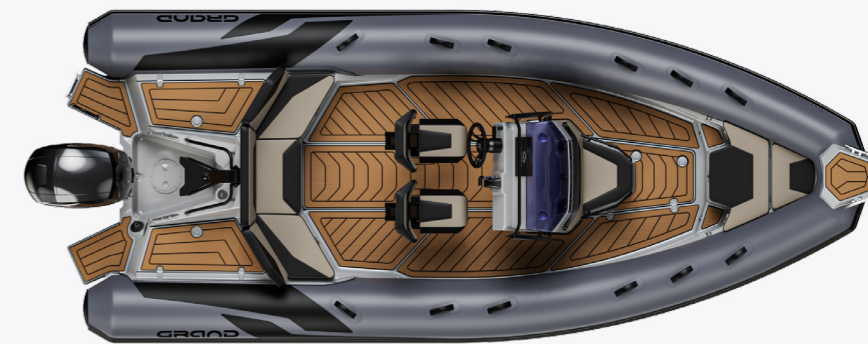

D950 EXPLORER

DRIVE D950 DIVE

LENGTH 1000 cm	BEAM 319 cm	MAX POWER 700 hp
CAPACITY 14	ENGINE SHAFT 30"	WEIGHT 1930 kg

D950 DIVE

DRIVE D600 LUX

LENGTH 612 cm	BEAM 250 cm	MAX POWER 150 hp
CAPACITY 12	ENGINE SHAFT 25"	WEIGHT 597 kg

D600 LUX

DRIVE D600 ACTIVE

LENGTH 612 cm	BEAM 250 cm	MAX POWER 150 hp
CAPACITY 12	ENGINE SHAFT 25"	WEIGHT 596 kg

D600 ACTIVE

DRIVE D600 DRIVE

LENGTH 612 cm	BEAM 250 cm	MAX POWER 150 hp
CAPACITY 12	ENGINE SHAFT 25"	WEIGHT 626 kg