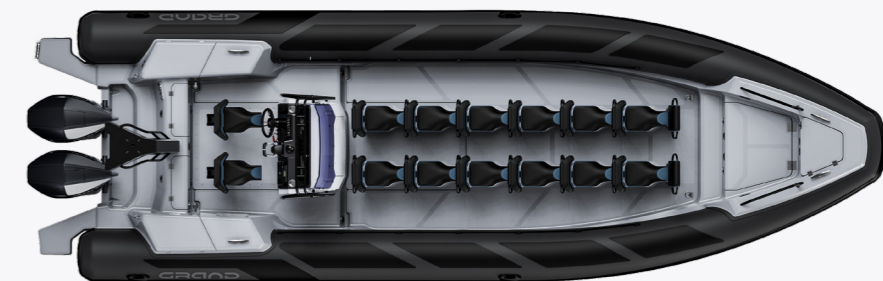

GRAND

PREMIUM INFLATABLE BOATS

GOLDEN LINE	—————	4
DRIVE LINE	—————	15
SILVER LINE	—————	21

GOLDEN LINE G850

LENGTH 850 cm	BEAM 295 cm	MAX POWER 400 hp
CAPACITY 12/16	ENGINE SHAFT 30"	WEIGHT 1200 kg

G850GL

G420GLF

GOLDEN LINE G380N

LENGTH	BEAM	MAX POWER
360 cm	185 cm	50 hp
CAPACITY	ENGINE SHAFT	WEIGHT
5	20"	180 kg

G380NF

GOLDEN LINE G340N

LENGTH 325 cm	BEAM 175 cm	MAX POWER 40 hp
CAPACITY 4	ENGINE SHAFT 20"	WEIGHT 146 kg

G340NF

GOLDEN LINE G380

LENGTH 360 cm	BEAM 186 cm	MAX POWER 40 hp
CAPACITY 5	ENGINE SHAFT 20"	WEIGHT 170 kg

G380EF

GOLDEN LINE G340

LENGTH 330 cm	BEAM 176 cm	MAX POWER 30 hp
CAPACITY 4	ENGINE SHAFT 15"	WEIGHT 129 kg

G340EF

DRIVE D950 ADVENTURE

LENGTH 1000 cm	BEAM 319 cm	MAX POWER 700 hp
CAPACITY 14	ENGINE SHAFT 30"	WEIGHT 2160 kg

D950 ADVENTURE

DRIVE D950 EXPLORER

LENGTH 1000 cm	BEAM 319 cm	MAX POWER 700 hp
CAPACITY 14	ENGINE SHAFT 30"	WEIGHT 2006 kg