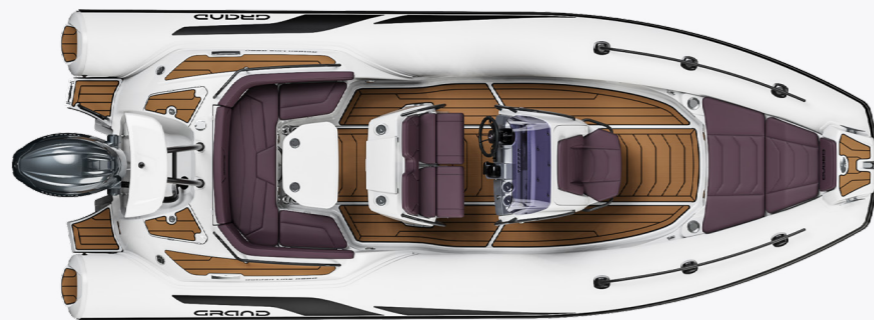

GRAND

PREMIUM INFLATABLE BOATS

GOLDEN LINE	—————	4
DRIVE LINE	—————	15
SILVER LINE	—————	21

GOLDEN LINE G850

LENGTH 850 cm	BEAM 295 cm	MAX POWER 400 hp
CAPACITY 12/16	ENGINE SHAFT 30"	WEIGHT 1200 kg

G850GL

GOLDEN LINE G750

LENGTH 730 cm	BEAM 285 cm	MAX POWER 250 hp
CAPACITY 10/14	ENGINE SHAFT 25"	WEIGHT 950 kg

G750GL

GOLDEN LINE G680

LENGTH 680 cm	BEAM 264 cm	MAX POWER 200 hp
CAPACITY 12	ENGINE SHAFT 25"	WEIGHT 740 kg

G680GL

GOLDEN LINE G650

LENGTH 650 cm	BEAM 265 cm	MAX POWER 200 hp
CAPACITY 12	ENGINE SHAFT 20"	WEIGHT 620 kg

G650GLF

GOLDEN LINE G580

LENGTH	BEAM	MAX POWER
585 cm	245 cm	150 hp
CAPACITY	ENGINE SHAFT	WEIGHT
11	20"	535 kg

G580GLF

GOLDEN LINE G500

LENGTH	BEAM	MAX POWER
495 cm	230 cm	115 hp
CAPACITY	ENGINE SHAFT	WEIGHT
9	20"	435 kg

G500GLF

GOLDEN LINE G420

LENGTH	BEAM	MAX POWER
420 cm	198 cm	60 hp
CAPACITY	ENGINE SHAFT	WEIGHT
6	20"	255 kg