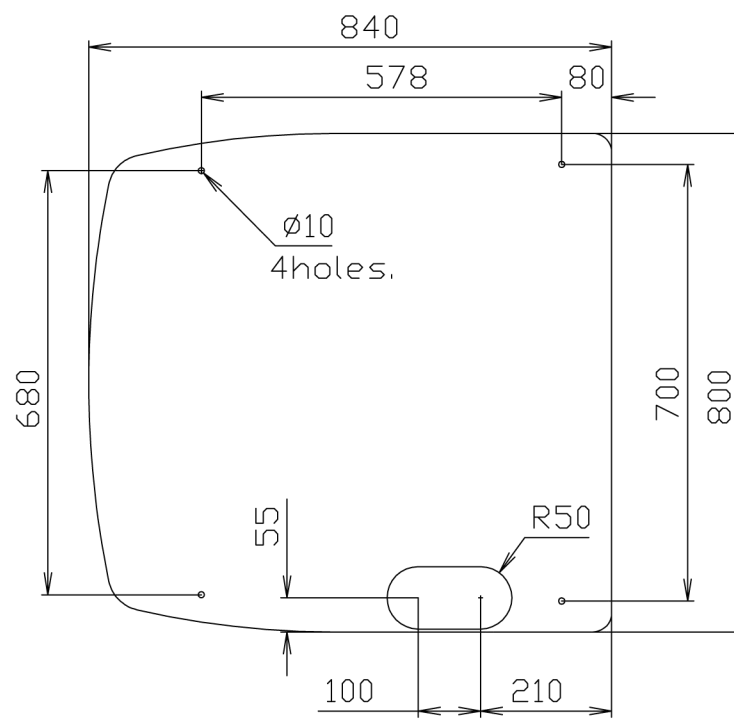

View A

Zone	Item	Designation	Denomination	Q-ty	Remark
	1	42104W	Top rack	1	
	2	42105W	Bottom rack	1	
	3	4490	Windshield, with installation kit	1	
	4	54427	St. steel railing for, with installation kit	1	
	5	43022W	Seat base	1	
	6	4633	Seat for	1	
	7	4668	Seat back	1	
	8	64053	Steering systems for engines 50HP and over	1	
	9	2281	Steering wheel De Luxe	1	
	10	61071	Technological hatch 600x375	1	
	11	63004	Niche extinguisher	1	

UNLESS OTHERWISE SPECIFIED: DIMENSIONS ARE IN MILLIMETERS		FINISH:		DEBUR AND BREAK SHARP EDGES		DO NOT SCALE DRAWING		REVISION	
DRAWN	Borodin	SIGNATURE		DATE	30.10.12	<h2>Steering console CL-10</h2>			
CHKD	Droblyazko								
APPVD	Grebennikov								
MFG									
Q.A						2214		A2	
				MATERIAL:					
				WEIGHT:		-		SCALE:1:1 SHEET 1 OF 1	